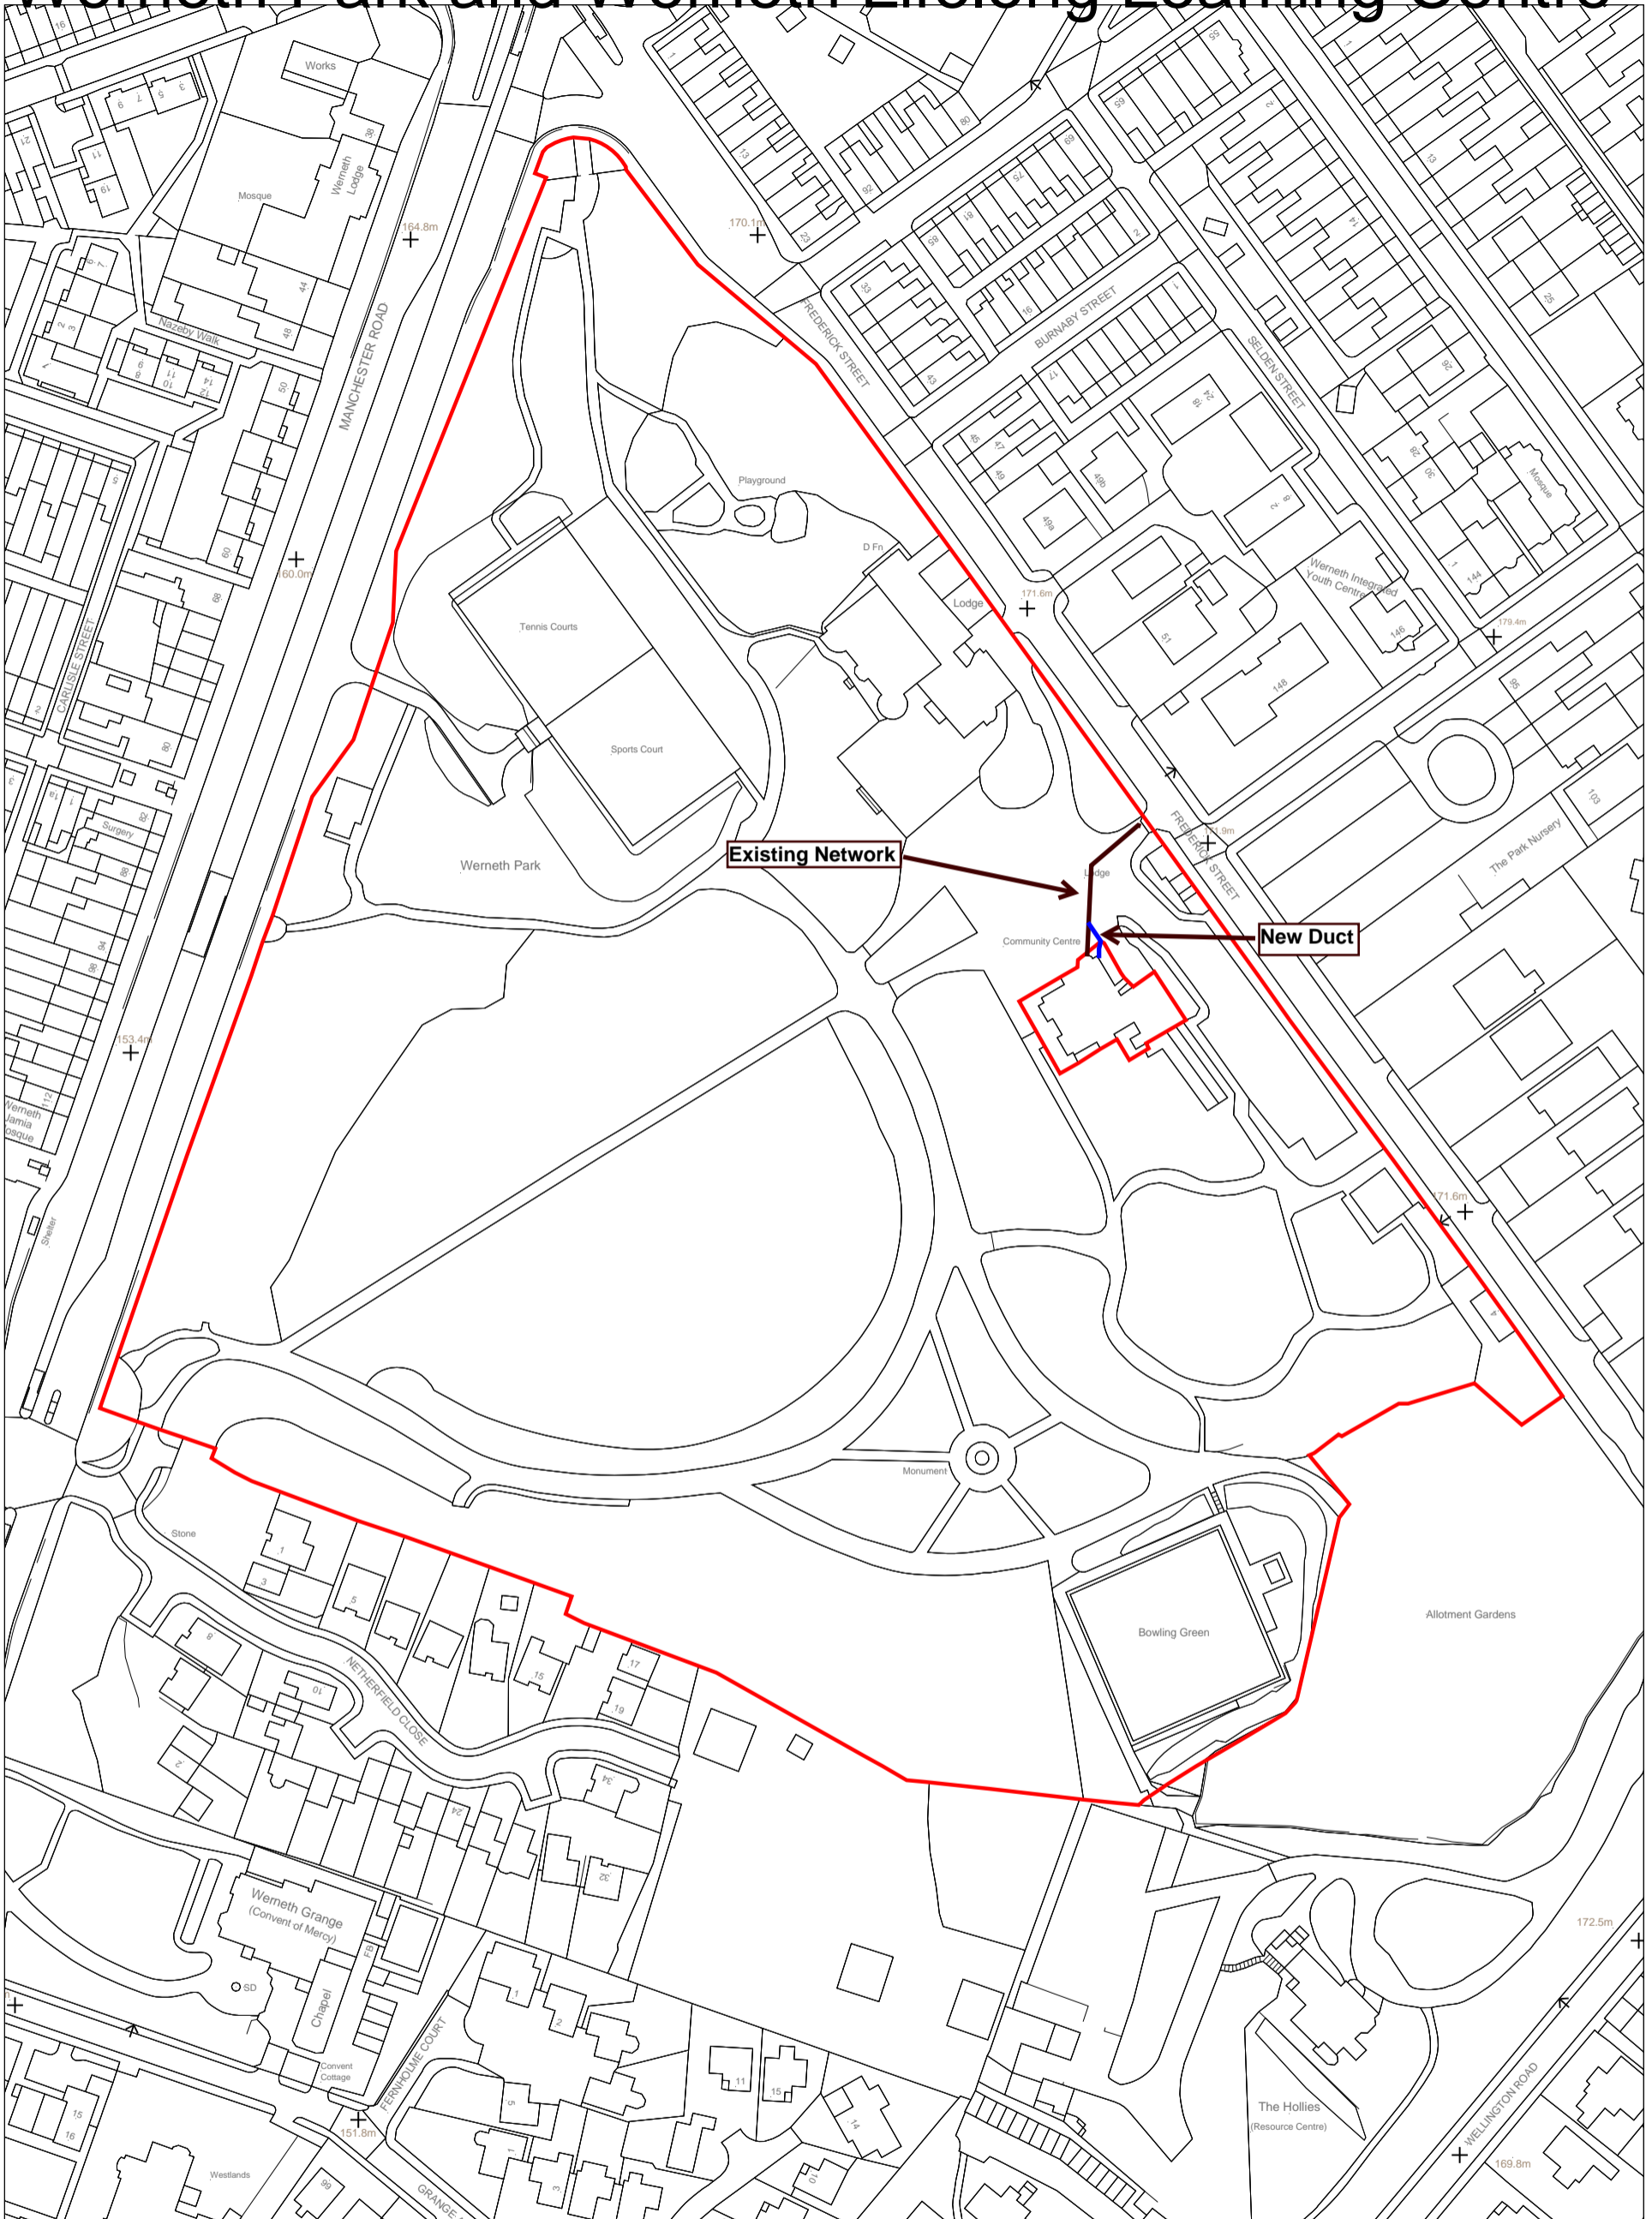

# Werneth Park and Werneth Lifelong Learning Centre

Drawn by:	JR
Division:	
Drawing no:	To scale at A3
Date: 22:01:21	Scale: 1:1500

Oldham Council  
Civic Centre  
West Street  
Oldham  
OL1 1UH

**Oldham**  
Council